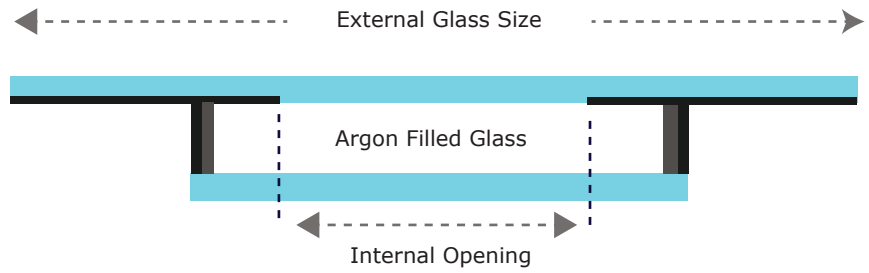

FRAMELESS ROOFLIGHT

- Double or Triple Glazed
- Framless
- Energy Efficient
- U Value: 1.2 W/m²K
- G Value 58%
- Noise Proofing : 39 dB
- 20 Year warranty

This high-performance, non-opening frameless skylight is available with either double or triple glazing and is fitted with 6mm toughened, self-cleaning glass in clear or solar-clear options, offering a U-value as low as 1.2 W/m²K.

Roof Light Size	Internal Size	External Size	Black Border
300 X 300	300 X 300	461 X 461	82
400 X 400	400 X 400	561 X 561	82
500 X 500	500 X 500	661 X 661	82
600 X 600	600 X 600	761 X 761	82
600 X 900	600 X 900	761 X 1061	82
600 X 1200	600 X 1200	761 X 1361	82
600 X 1800	600 X 1800	761 X 1961	82
1000 X 1000	1000 X 1000	1161 X 1161	82
1000 X 1200	1000 X 1200	1161 X 1361	82
1000 X 1500	1000 X 1500	1161 X 1661	82
1000 X 2000	1000 X 2000	1161 X 2161	82